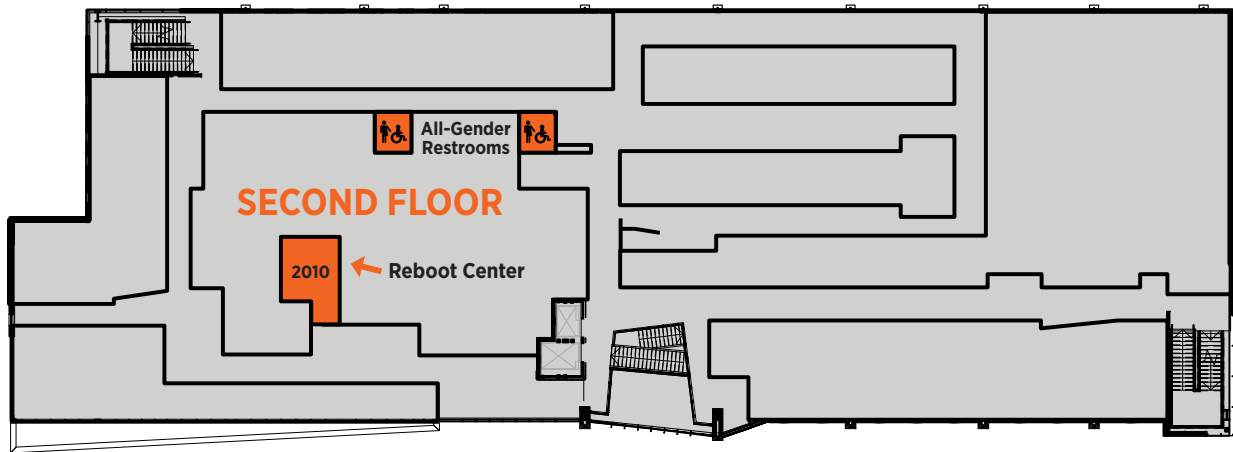

# SAFE SPACES ON CAMPUS

Campus Security Main Office is located on basement level — **B016**

COLLEGE OF  
**OSTEOPATHIC MEDICINE**  
at the Cherokee Nation