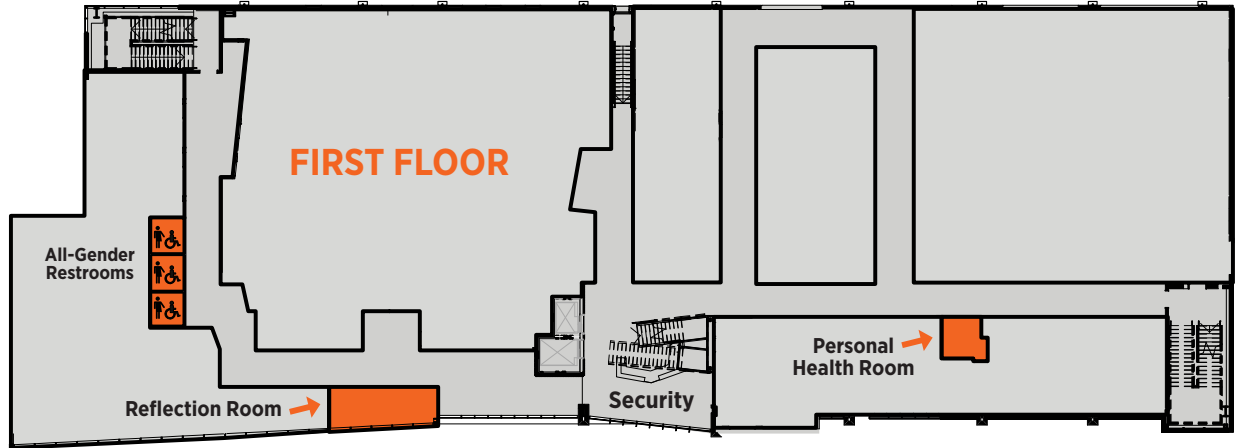

# SAFE SPACES ON CAMPUS

Campus Security Main Office is located on basement level — **B016**

COLLEGE OF  
**OSTEOPATHIC MEDICINE**  
at the Cherokee Nation