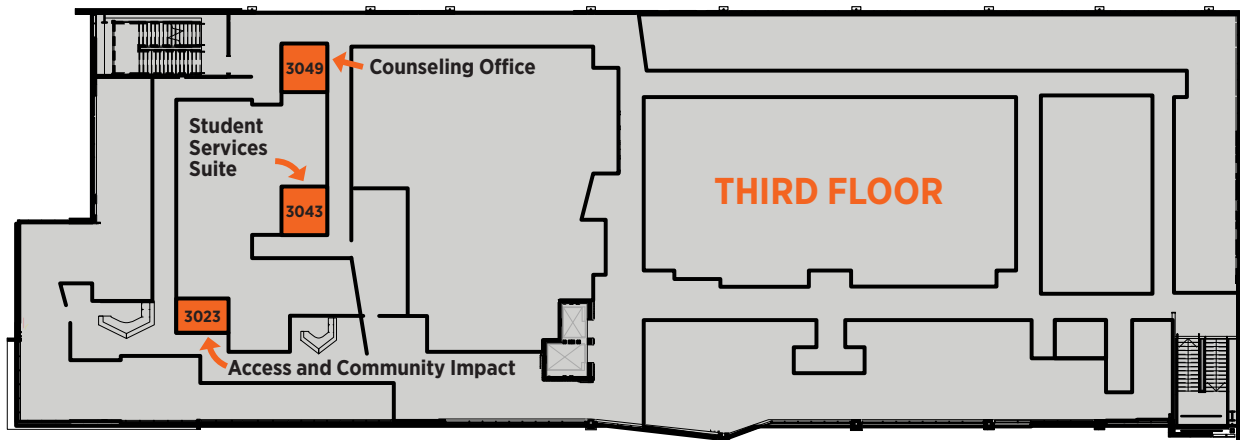

# SAFE SPACES ON CAMPUS

Campus Security Main Office is located on basement level — **B016**

COLLEGE OF  
**OSTEOPATHIC MEDICINE**  
at the Cherokee Nation